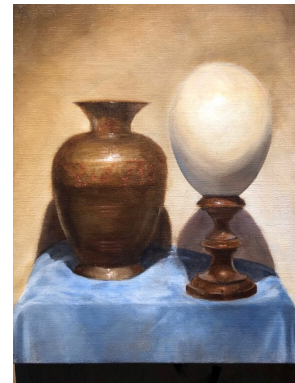

STEPHANIE GANDOLFI

Eggs in a Row 2.0, 2018

50 x 40 x 3 cm (h x w x d)

Oil on linen

STEPHANIE GANDOLFI

Still life: Vase and Ostrich Egg, 2019

50 x 40 x 2 cm (h x w x d)

Oil on linen

STEPHANIE GANDOLFI

Still life: Kitchen theme , 2019

50 x 40 x 2 cm (h x w x d)

Oil on linen

STÉPHANIE

Pine tree , 2020

40 x 30 x 1 cm (h x w x d)

Oil on panel

STEPHANIE GANDOLFI

View from the Gianicolo hill Rome, 2020

40 x 39 x 1 cm (h x w x d)

Oil on panel

STEPHANIE GANDOLFI

Still life: Bottle and Peach, 2020

40 x 30 x 1 cm (h x w x d)

Oil on panel