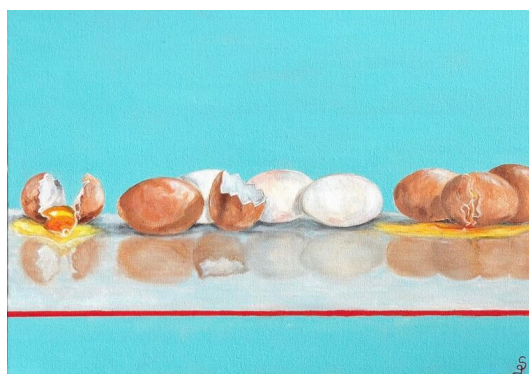

STEPHANIE GANDOLFI

Hens, 2017

40 x 30 x 1 cm (h x w x d)

Oil on paper

STEPHANIE GANDOLFI

Lemons , 2017

50 x 40 x 1 cm (h x w x d)

Oil on panel

STEPHANIE GANDOLFI

Lake Como, 2017

50 x 40 x 2 cm (h x w x d)

Mixed Media.

STEPHANIE GANDOLFI

Eggs in a Row, 2018

50 x 40 x 3 cm (h x w x d)

Oil on linen