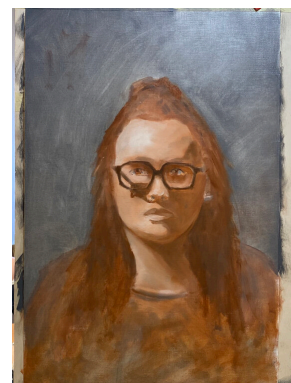

STEPHANIE GANDOLFI

Sophie WIP II, 2020

50 x 40 x 1 cm (h x w x d)

Oil on paper