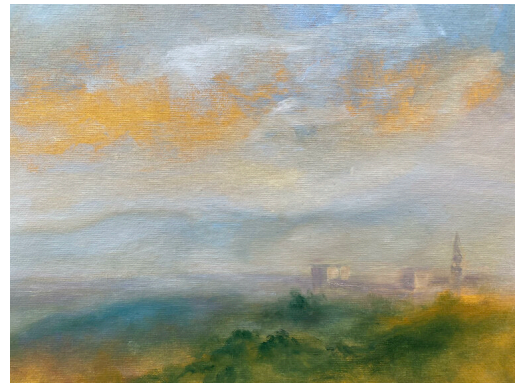

STEPHANIE GANDOLFI

View from the Gianicolo hill Rome, 2020

40 x 39 x 1 cm (h x w x d)

Oil on panel

STEPHANIE GANDOLFI

Still life: Bottle and Peach, 2020

40 x 30 x 1 cm (h x w x d)

Oil on panel