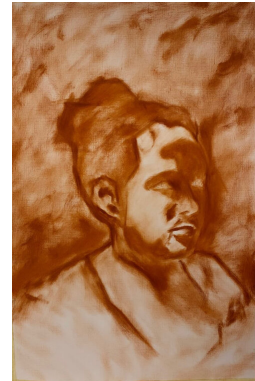

STEPHANIE GANDOLFI

View from the Gianicolo hill Rome, 2020

40 x 39 x 1 cm (h x w x d)

Oil on panel

STEPHANIE GANDOLFI

Still life: Bottle and Peach, 2020

40 x 30 x 1 cm (h x w x d)

Oil on panel

STEPHANIE GANDOLFI

The Pine Trees of Villa Pamphili Roma, 2020

40 x 30 x 1 cm (h x w x d)

Oil on panel

STEPHANIE GANDOLFI

Underpainting of Sophie , 2020

50 x 40 x 1 cm (h x w x d)

Oil on paper