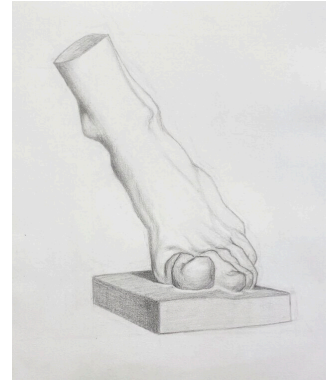

50 x 40 x 1 cm (h x w x d)
pencil drawing

STEPHANIE GANDOLFI
Foot drawing 2, 2020

50 x 40 x 1 cm (h x w x d)
pencil drawing

STEPHANIE GANDOLFI

Roman foot, 2020

50 x 40 x 1 cm (h x w x d)
pencil drawing

STEPHANIE GANDOLFI

Bargue Plate drawing of Moses' arm by Michelangelo , 2020

42 x 30 x 1 cm (h x w x d)
pencil drawing

STEPHANIE GANDOLFI

Eggs in a shadow box , 2020

40 x 30 x 1 cm (h x w x d)
pencil drawing

STEPHANIE GANDOLFI