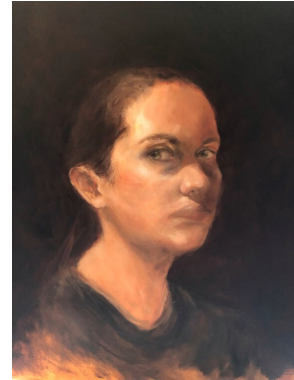

STEPHANIE GANDOLFI

Self Portait 1, 2020

60 x 50 x 2 cm (h x w x d)

Oil on linen