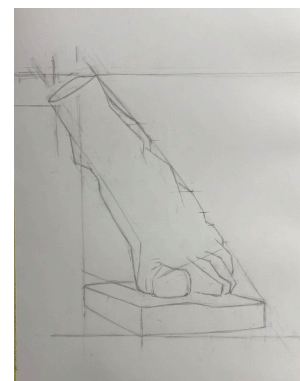

AUR ART DEPARTMENT

STEPHANIE GANDOLFI II

Tuesday, May 4, 2021 to Sunday, May 1, 2022

STEPHANIE GANDOLFI
Planes of the head I, 2020

50 x 40 x 1 cm (h x w x d)
Pencil drawing on paper

STEPHANIE GANDOLFI
Progress Foot 1 , 2020

50 x 40 x 1 cm (h x w x d)
pencil drawing

STEPHANIE GANDOLFI
Foot drawing 2, 2020

50 x 40 x 1 cm (h x w x d)
pencil drawing

STEPHANIE GANDOLFI

Roman foot, 2020

50 x 40 x 1 cm (h x w x d)
pencil drawing

STEPHANIE GANDOLFI

Bargue Plate drawing of Moses' arm by Michelangelo , 2020

42 x 30 x 1 cm (h x w x d)
pencil drawing

STEPHANIE GANDOLFI

Eggs in a shadow box , 2020

40 x 30 x 1 cm (h x w x d)
pencil drawing

STEPHANIE GANDOLFI

STEPHANIE GANDOLFI

View from the Gianicolo hill Rome, 2020

40 x 39 x 1 cm (h x w x d)

Oil on panel

STEPHANIE GANDOLFI

Still life: Bottle and Peach, 2020

40 x 30 x 1 cm (h x w x d)

Oil on panel