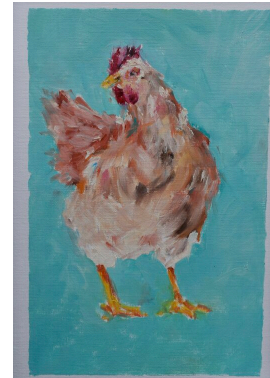

STEPHANIE GANDOLFI

Still life: Breakfast table, 2021

60 x 50 x 2 cm (h x w x d)

Oil on linen

STEPHANIE GANDOLFI

Hen , 2017

40 x 30 x 1 cm (h x w x d)

Oil on paper

STEPHANIE GANDOLFI

Hens, 2017

40 x 30 x 1 cm (h x w x d)

Oil on paper

STEPHANIE GANDOLFI

Lemons , 2017

50 x 40 x 1 cm (h x w x d)

Oil on panel