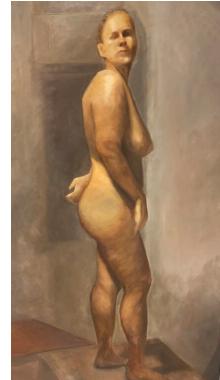

STEPHANIE GANDOLFI

Sophie WIP II, 2020

50 x 40 x 1 cm (h x w x d)

Oil on paper

STEPHANIE GANDOLFI

Ana, 2019

120 x 80 x 3 cm (h x w x d)
oil on cotton

STEPHANIE GANDOLFI